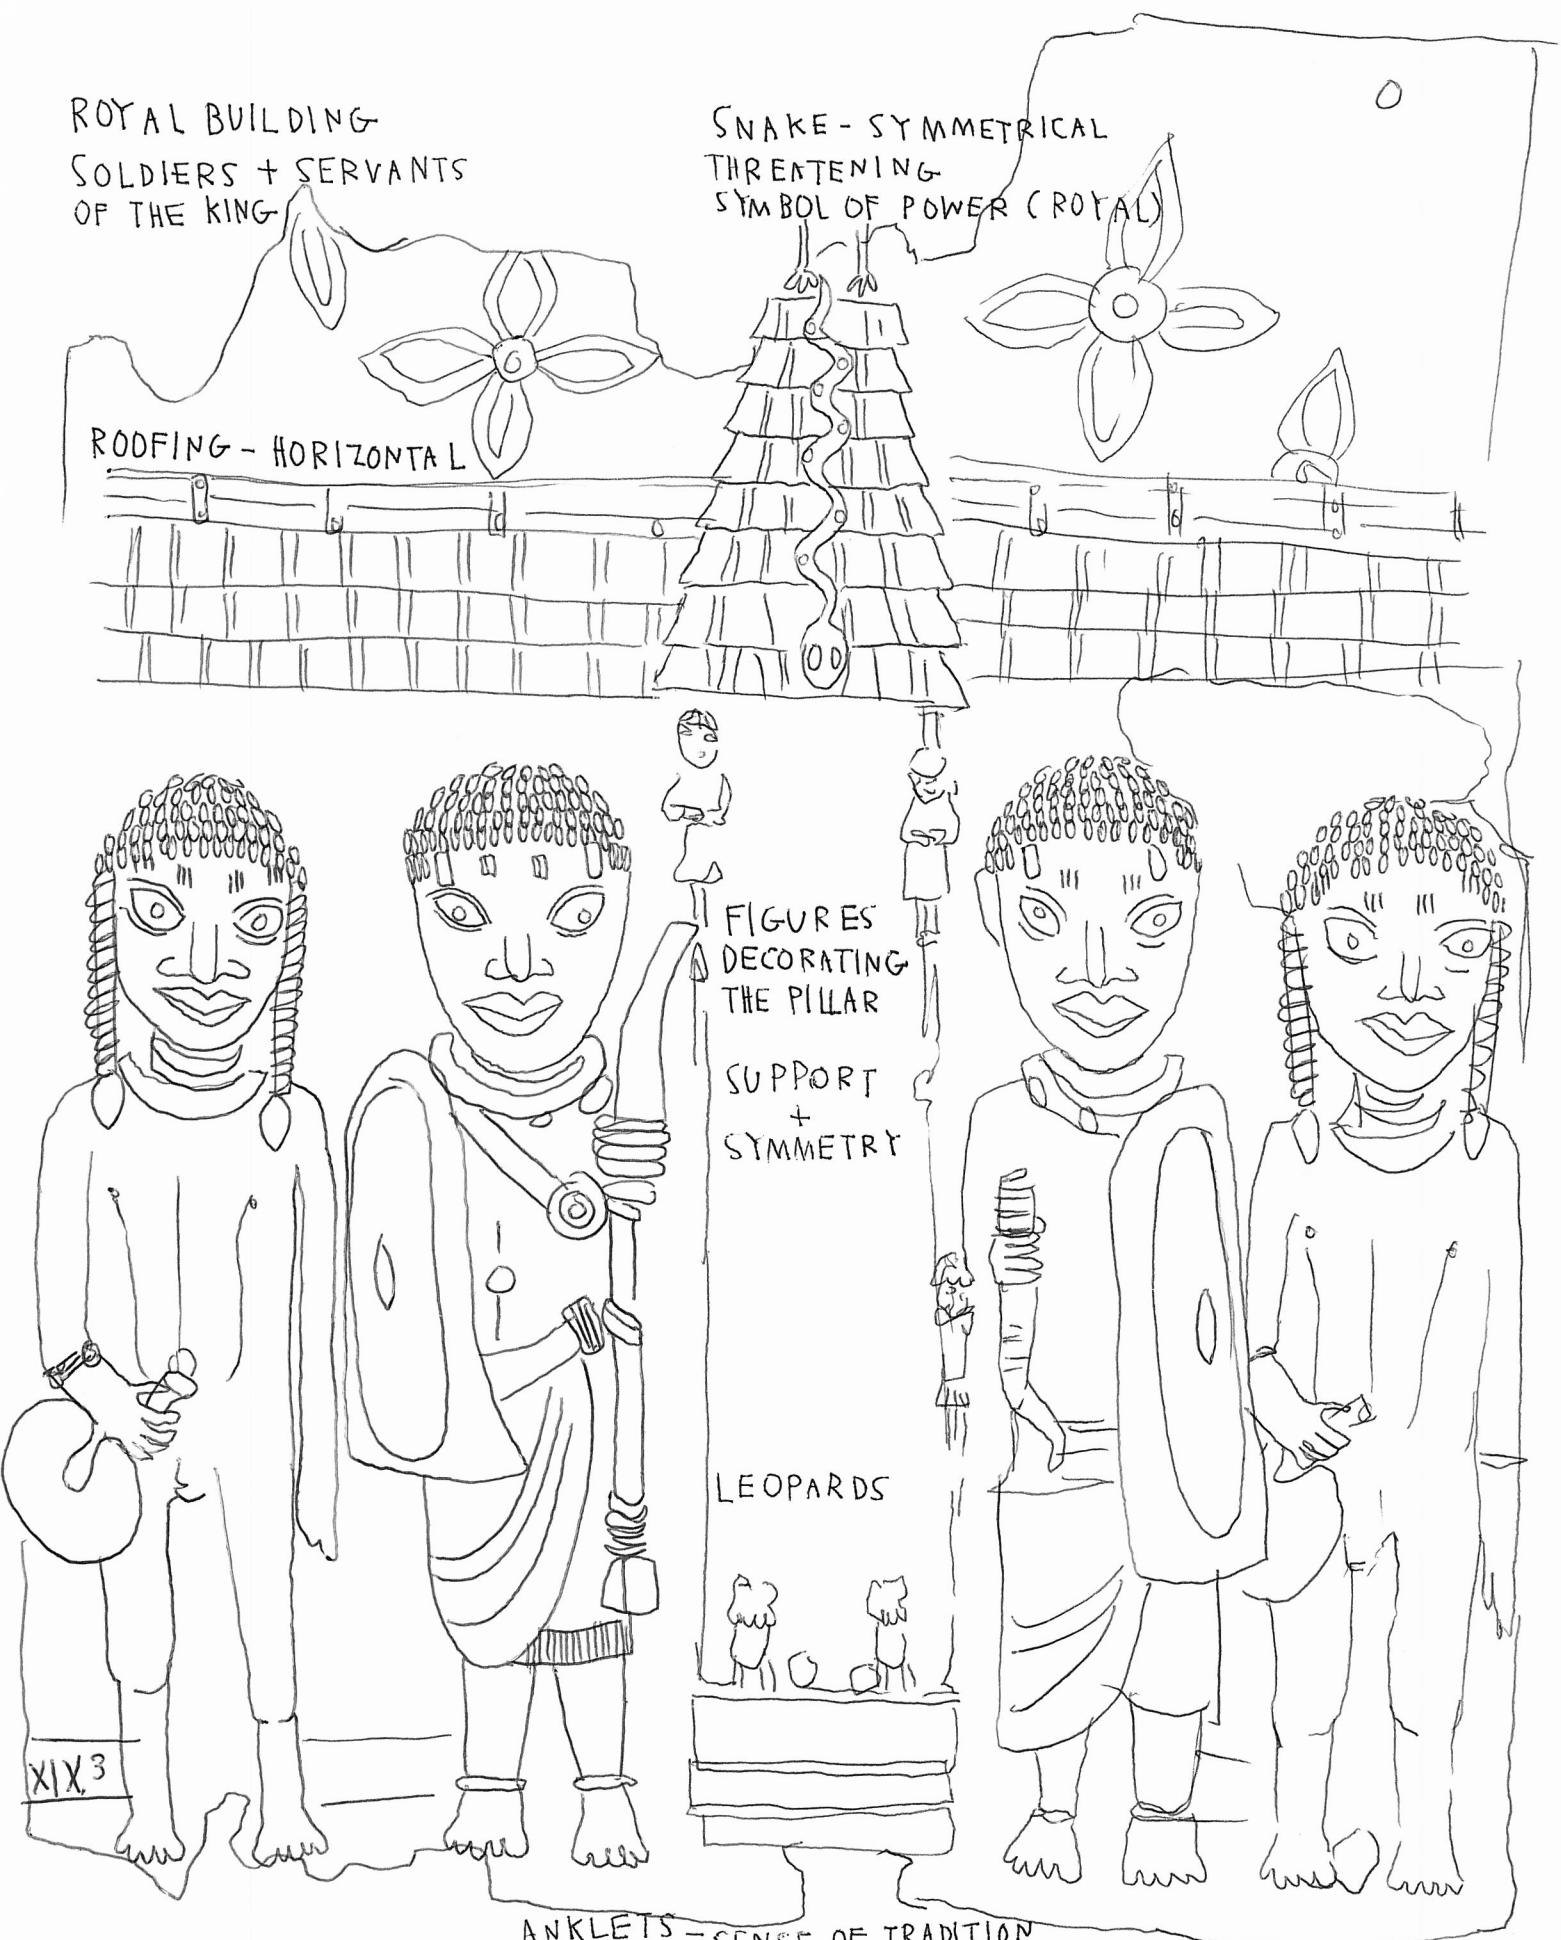

ROYAL BUILDING
SOLDIERS + SERVANTS
OF THE KING

SNAKE - SYMMETRICAL
THREATENING
SYMBOL OF POWER (ROYAL)

ROOFING - HORIZONTAL

FIGURES
DECORATING
THE PILLAR
SUPPORT
+
SYMMETRY

LEOPARDS

ANKLETS - SENSE OF TRADITION

BRAIDS → YOUNGER
↑
DECORATED
↑
2 OUTER HOLDING FANS

SYMMETRY
2 MIDDLE CLOTHED - GUARDING

4 MALE FIGURES
BARE FOOT SAMEFACE - EXAGGERATED

NECKLACES - CYLINDRICAL, CORAL BEADS

SHIELDS (DECORATED)